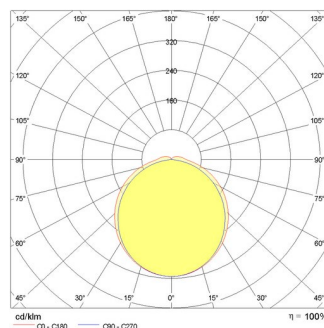

NORMA+ 60

Part number	305948
Lampholder:	LED
Light Source:	LED
Wattage:	18 W
Finish:	GR-RAL7035 / Grey RAL7035 / Matt
Insulation class:	I
Degree of protection:	IP65
IK-J-xxIP:	IK09 15J xx7
CRI:	80
Kelvin:	4000
Power factor:	$\text{COS}\phi \geq 0,9$
Optic:	SYMMETRIC EXTRA WIDE REFLECTOR
Lightsource lumen output:	2718 lm
Luminaire lumen output:	2246 lm
L:	L80
B:	B10
Lifetime:	44000 h
Ta MIN luminaire:	-20°
Ta MAX luminaire:	45°

Photometric data

Technical drawings